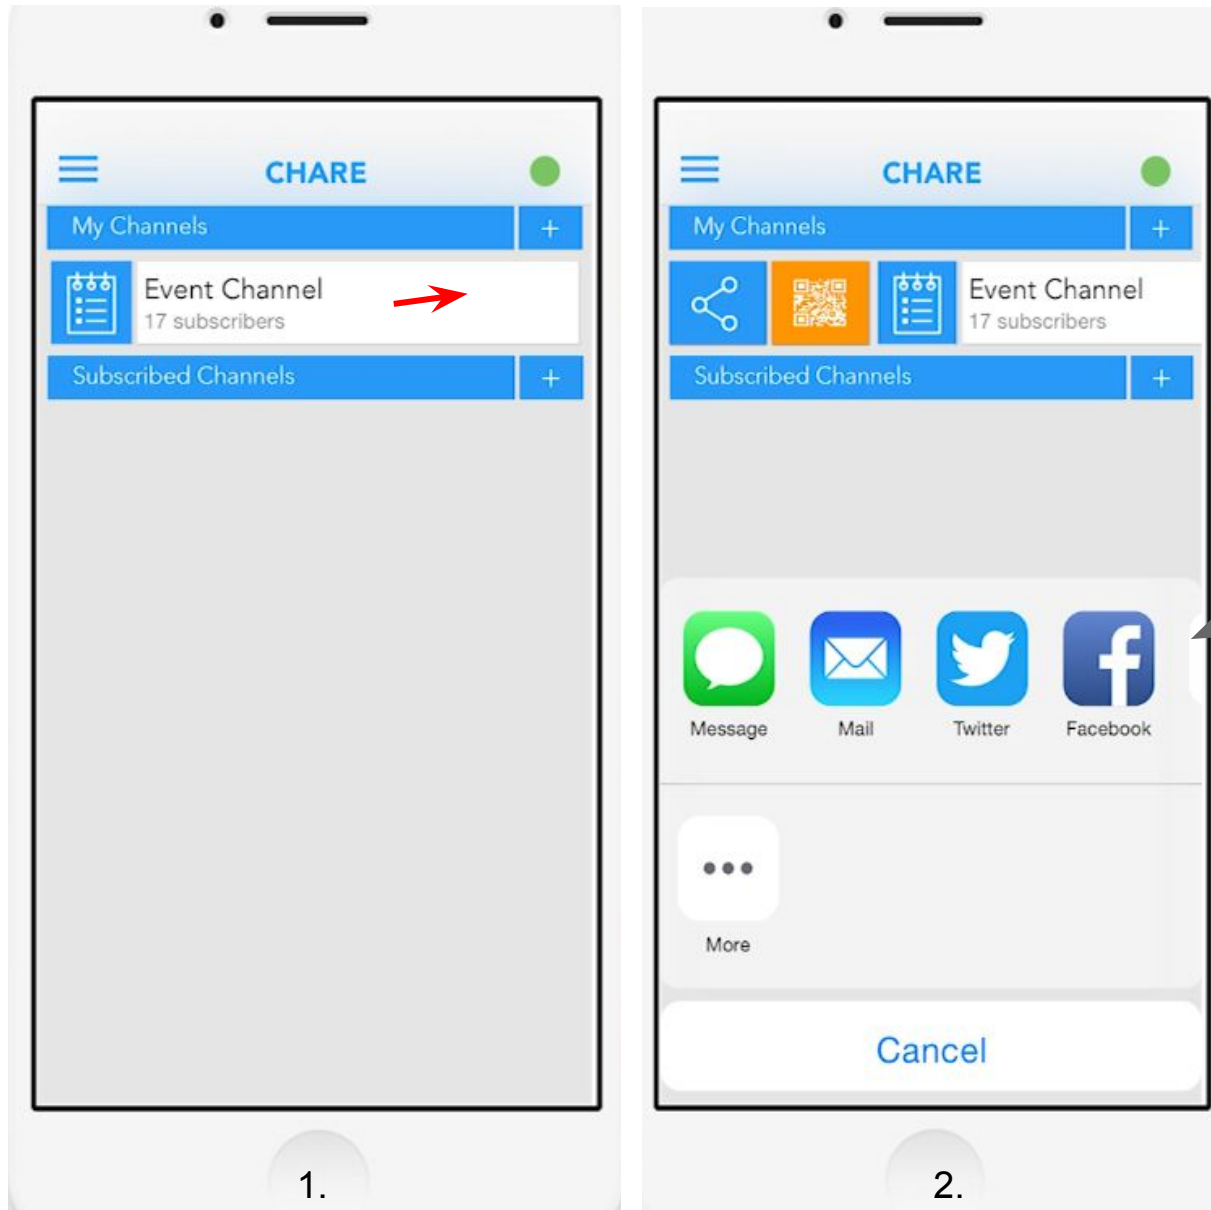

## How to share a Channel

1.
  - Slide a channel from left to right →
2.
  - Tap on the share icon 
  - Or on the QR code 
3.
  - Select the App to share your channel