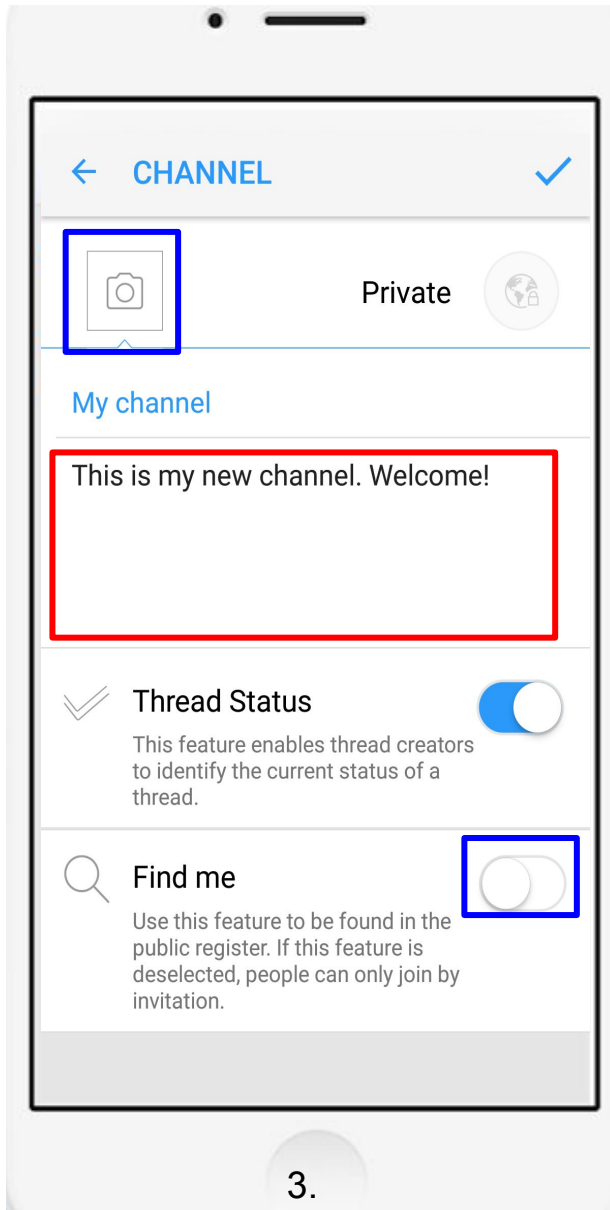

1. Slide a channel from right to left 
2. Tap on the settings icon 

## How to amend your Channel settings

3. Now you can:

- Tap on the channel icon  to change it
- Tap on the channel description to amend the text
- Amend the channel settings (e.g. “Find me”)